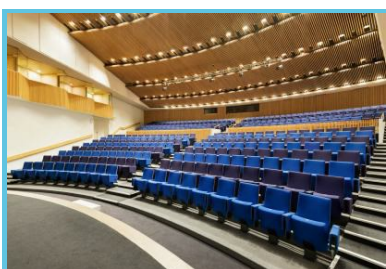

Dolce La Hulpe Brussels | Business hotel in the heart of the forest

Hôtel Dolce La Hulpe Brussels

Chaussée De Bruxelles 135
La Hulpe - 1310

Phone number (main contact): +32 2 290 98 00

Telephone de reservation: +32 2 290 98 00

<http://www.dolcelahulpebrussels.com>