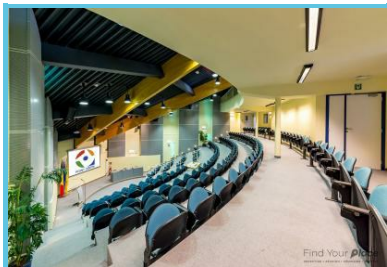

Point Centre | Successful conferences in Gosselies

Find your Place

Avenue Georges Lemaître 19
Gosselies - 6041

Phone number (main contact): +32 71 37 86 58

<http://www.pointcentre.be>

Close to Charleroi airport, Point Centre in Gosselies has all the facilities needed for a successful seminar or conference.